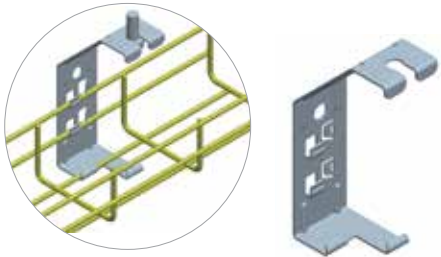

Light Duty Ceiling Support

Light Duty Ceiling Support				CLICK	NEW
Bycro	E.G.	H.D.G.*	Pack Unit		
Reference	Reference	Reference			
62026020	62016020	62036020	36		

- EASY INSTALL.**
- Suitable for **rejiband®** 35 and 60 flange. 60, 100 and 150 wide. Except for 35x60.

Light Duty Wall Support

Light Duty Wall Support				CLICK	NEW
Bycro	E.G.	H.D.G.*	Pack Unit		
Reference	Reference	Reference			
62026021	62016021	62036021	25		

- EASY INSTALL.**
- Suitable for **rejiband®** 35x60, 35x100 and 60x100.

Base Support 60 rejiband®

Base Support 60 rejiband®				
Bycro	E.G.	H.D.G.*	S.S. 316	Pack Unit
Reference	Reference	Reference	Reference	
62026022	62016022	62036022	62066022	25

- Suitable for the installation of **rejiband®** 35x60 and 60x60.

Channel Strut Clip (Stainless Steel)

Channel Strut Clip		CLICK	NEW
S.S. 316	Pack Unit		
Reference			
67060050	100		

- EASY INSTALL.**
- Allows quick installation to 41x21 or 41x41 channel.
 - Compatible with all of the leading brands of Channel.
 - Can be used with all sizes of **rejiband®** except 35x60 and 60x60.