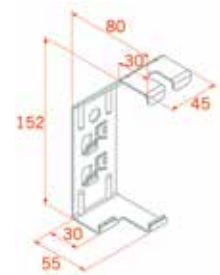

Light Duty Ceiling Support

Light Duty Ceiling Support				CLICK	NEW
Bycro	E.G.	H.D.G.*	Pack Unit		
Reference	Reference	Reference			
62026020	62016020	62036020	36		

- EASY INSTALL.**
- Suitable for **rejiband®** 35 and 60 flange. 60, 100 and 150 wide. Except for 35x60.

Light Duty Wall Support

Light Duty Wall Support				CLICK	NEW
Bycro	E.G.	H.D.G.*	Pack Unit		
Reference	Reference	Reference			
62026021	62016021	62036021	25		

- EASY INSTALL.**
- Suitable for **rejiband®** 35x60, 35x100 and 60x100.

Channel Strut Clip (Stainless Steel)

Channel Strut Clip		CLICK	NEW
S.S. 316	Pack Unit		
Reference			
67060050	100		

- EASY INSTALL.**
- Allows quick installation to 41x21 or 41x41 channel.
 - Compatible with all of the leading brands of Channel.
 - Can be used with all sizes of **rejiband®** except 35x60 and 60x60.