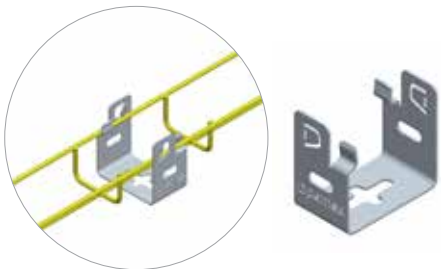

Light Duty Ceiling Support

Light Duty Ceiling Support				CLICK	NEW
Bycro	E.G.	H.D.G.*	Pack Unit		
Reference	Reference	Reference			
62026020	62016020	62036020	36		

- EASY INSTALL.**
- Suitable for **rejiband®** 35 and 60 flange. 60, 100 and 150 wide. Except for 35x60.

Light Duty Wall Support

Light Duty Wall Support				CLICK	NEW
Bycro	E.G.	H.D.G.*	Pack Unit		
Reference	Reference	Reference			
62026021	62016021	62036021	25		

- EASY INSTALL.**
- Suitable for **rejiband®** 35x60, 35x100 and 60x100.

Base Support 60 rejiband®

Base Support 60 rejiband®				
Bycro	E.G.	H.D.G.*	S.S. 316	Pack Unit
Reference	Reference	Reference	Reference	
62026022	62016022	62036022	62066022	25

- Suitable for the installation of **rejiband®** 35x60 and 60x60.

Channel Strut Clip (Stainless Steel)

Channel Strut Clip		CLICK	NEW
S.S. 316	Pack Unit		
Reference			
67060050	100		

- EASY INSTALL.**
- Allows quick installation to 41x21 or 41x41 channel.
 - Compatible with all of the leading brands of Channel.
 - Can be used with all sizes of **rejiband®** except 35x60 and 60x60.