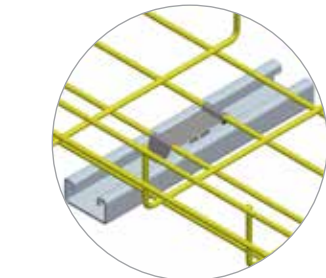

Light Duty Wall Support

Light Duty Wall Support				CLICK	NEW
Bycro	E.G.	H.D.G.*	Pack Unit		
Reference	Reference	Reference			
62026021	62016021	62036021	25		

- EASY INSTALL.**
- Suitable for **rejiband®** 35x60, 35x100 and 60x100.

Base Support 60 rejiband®

Base Support 60 rejiband®				
Bycro	E.G.	H.D.G.*	S.S. 316	Pack Unit
Reference	Reference	Reference	Reference	
62026022	62016022	62036022	62066022	25

- Suitable for the installation of **rejiband®** 35x60 and 60x60.

Channel Strut Clip (Stainless Steel)

Channel Strut Clip		CLICK	NEW
S.S. 316	Pack Unit		
Reference			
67060050	100		

- EASY INSTALL.**
- Allows quick installation to 41x21 or 41x41 channel.
 - Compatible with all of the leading brands of Channel.
 - Can be used with all sizes of **rejiband®** except 35x60 and 60x60.

Side Support 60

Side Support 60					CLICK	NEW
E.B.	E.G.	H.D.G.*	S.S. 316	Pack Unit		
Reference	Reference	Reference	Reference			
62021060	62011060	62031060	62061060	25		

ESSENTIAL FOR 60X60 rejiband®

- For fixing **rejiband®** 60x60 to the wall or suspending on a rod.
- Can also be used in pairs for suspending wider widths of tray on rods.