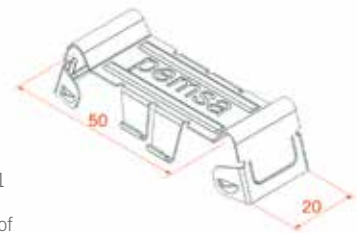

Light Duty Wall Support

Light Duty Wall Support				CLICK	NEW
Bycro	E.G.	H.D.G.*	Pack Unit		
Reference	Reference	Reference			
62026021	62016021	62036021	25		

- EASY INSTALL.**
- Suitable for **rejiband®** 35x60, 35x100 and 60x100.

Base Support 60 rejiband®

Base Support 60 rejiband®				
Bycro	E.G.	H.D.G.*	S.S. 316	Pack Unit
Reference	Reference	Reference	Reference	
62026022	62016022	62036022	62066022	25

- Suitable for the installation of **rejiband®** 35x60 and 60x60.

Channel Strut Clip (Stainless Steel)

Channel Strut Clip		CLICK	NEW
S.S. 316	Pack Unit		
Reference			
67060050	100		

- EASY INSTALL.**
- Allows quick installation to 41x21 or 41x41 channel.
 - Compatible with all of the leading brands of Channel.
 - Can be used with all sizes of **rejiband®** except 35x60 and 60x60.