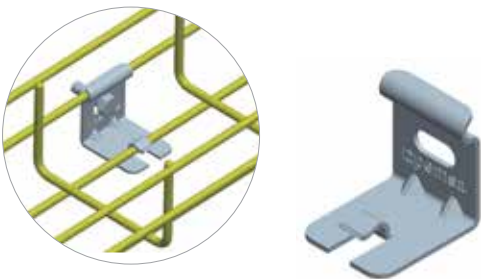

Light Duty Ceiling Support

Light Duty Ceiling Support				CLICK	NEW
Bycro	E.G.	H.D.G.*	Pack Unit		
Reference	Reference	Reference			
62026020	62016020	62036020	36		

- EASY INSTALL.**
- Suitable for **rejiband®** 35 and 60 flange. 60, 100 and 150 wide. Except for 35x60.

Light Duty Wall Support

Light Duty Wall Support				CLICK	NEW
Bycro	E.G.	H.D.G.*	Pack Unit		
Reference	Reference	Reference			
62026021	62016021	62036021	25		

- EASY INSTALL.**
- Suitable for **rejiband®** 35x60, 35x100 and 60x100.

Base Support 60 rejiband®

Base Support 60 rejiband®				
Bycro	E.G.	H.D.G.*	S.S. 316	Pack Unit
Reference	Reference	Reference	Reference	
62026022	62016022	62036022	62066022	25

- Suitable for the installation of **rejiband®** 35x60 and 60x60.

Channel Strut Clip (Stainless Steel)

Channel Strut Clip		CLICK	NEW
S.S. 316	Pack Unit		
Reference			
67060050	100		

- EASY INSTALL.**
- Allows quick installation to 41x21 or 41x41 channel.
 - Compatible with all of the leading brands of Channel.
 - Can be used with all sizes of **rejiband®** except 35x60 and 60x60.