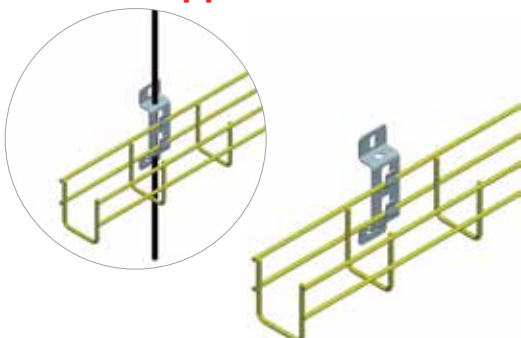

Light Duty Wall Support

Light Duty Wall Support				CLICK	NEW
Bycro	E.G.	H.D.G.*	Pack Unit		
Reference	Reference	Reference			
62026021	62016021	62036021	25		

- EASY INSTALL.**
- Suitable for **rejiband®** 35x60, 35x100 and 60x100.

Base Support 60 rejiband®

Base Support 60 rejiband®				
Bycro	E.G.	H.D.G.*	S.S. 316	Pack Unit
Reference	Reference	Reference	Reference	
62026022	62016022	62036022	62066022	25

- Suitable for the installation of **rejiband®** 35x60 and 60x60.

Channel Strut Clip (Stainless Steel)

Channel Strut Clip		CLICK	NEW
S.S. 316	Pack Unit		
Reference			
67060050	100		

- EASY INSTALL.**
- Allows quick installation to 41x21 or 41x41 channel.
 - Compatible with all of the leading brands of Channel.
 - Can be used with all sizes of **rejiband®** except 35x60 and 60x60.

Side Support 60

Side Support 60					CLICK	NEW
E.B.	E.G.	H.D.G.*	S.S. 316	Pack Unit		
Reference	Reference	Reference	Reference			
62021060	62011060	62031060	62061060	25		

ESSENTIAL FOR 60X60 rejiband®

- For fixing **rejiband®** 60x60 to the wall or suspending on a rod.
- Can also be used in pairs for suspending wider widths of tray on rods.