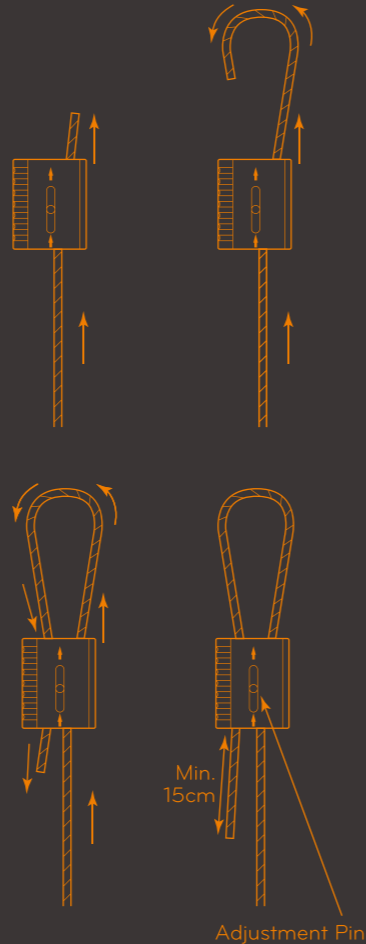

## THE SPECIFICS

The range consists of a range of wire reels and clips with a choice of Safe Working Loads:

- G 10kg SWL
- S 50kg SWL
- Y 120kg SWL
- P 230kg SWL

## THE APPLICATIONS

- Wrap around applications
- Suitable for use with a wide range of fixing brackets including: UNI1, UNI2, UNI3, CLA1, MA6810, T920514
- Available with stainless steel wire for specialist applications

## THE INSTALLATION

- Cut wire to desired length for the drop required
- Pass one end of the wire through the zip-clip in the direction of the arrow and draw enough wire to go around your fixing point
- Pass the wire end back through the zip-clip leaving at least 15cm of free wire protruding
- At the other end again pass the wire through the zip-clip in the direction of the arrow
- Pass the free end of wire around your suspension or through your fixing and back through the zip-clip leaving 15cm of wire protruding.

# THE RANGE

The range consists of wire reels and zip-clips with a choice of Safe Working Loads (SWL).